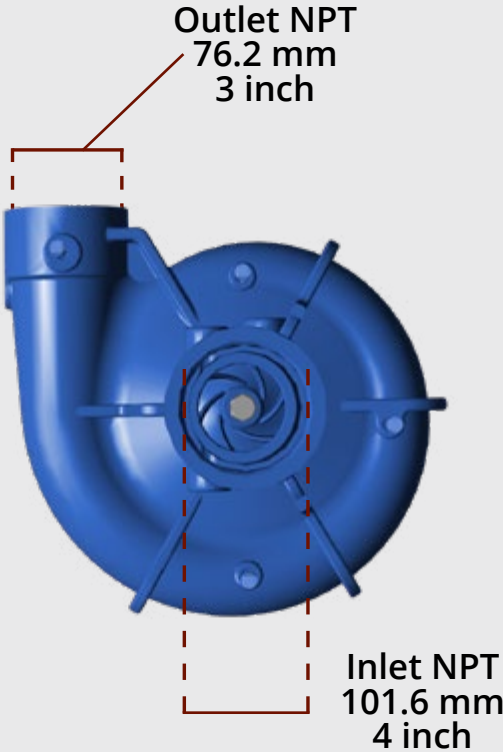

### M-3 Basic Dimensions

Please contact Parts Sales at 1-800-345-8889 for more dimensional information on our M-3 water pump.

Footprint/ Bottom

Volute View

## M-3 Performance Curve

M-3 Direct Motor Mount, CW  
304954

M-3 Direct Motor Mount, CCW  
304985

M-3 1.5 inch Plain Keyed, CCW  
304977