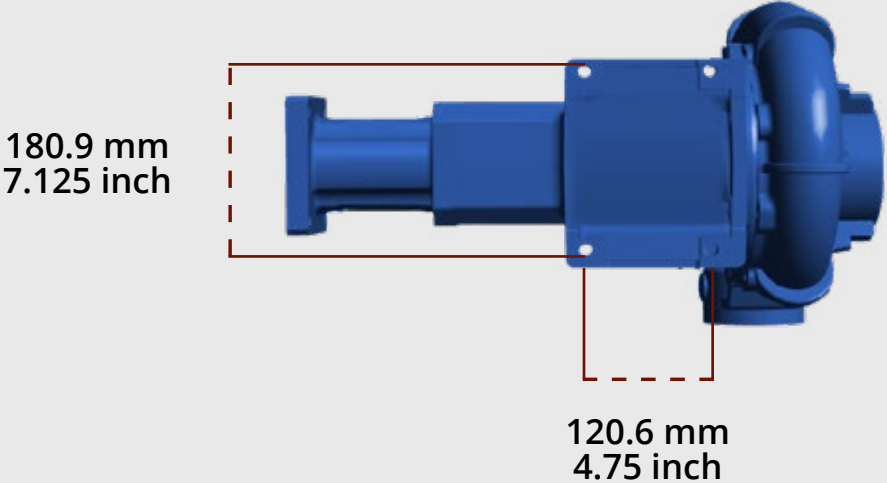

### M-3 Basic Dimensions

Please contact Parts Sales at 1-800-345-8889 for more dimensional information on our M-3 water pump.

Footprint/ Bottom

Volute View

## M-3 Performance Curve

M-3 Direct Motor Mount, CW  
304954

M-3 Direct Motor Mount, CCW  
304985

M-3 1.5 inch Plain Keyed, CCW  
304977